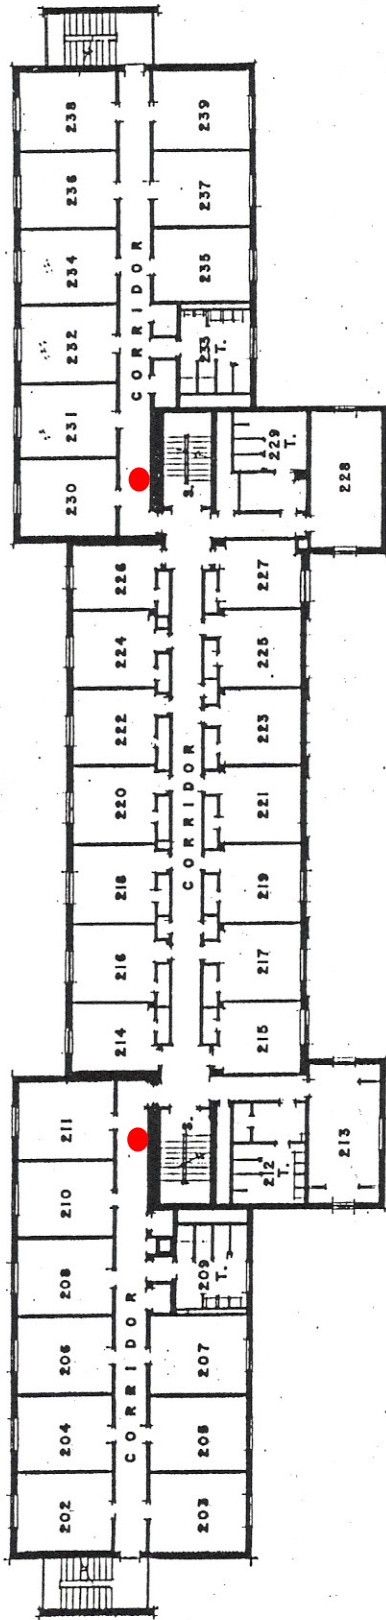

Jewett Hall  
2717 Carpenter Avenue

Fire Extinguisher: 15 Total

BASEMENT FLOOR PLAN.  
 0 10 20 30 40  
 SCALE IN FEET

JEWETT HALL  
 DRAKE UNIVERSITY

FIRST FLOOR PLAN  
SCALE IN FEET

JEWETT HALL  
DRAKE UNIVERSITY

SECOND FLOOR PLAN  
 0 10 20 30 40  
 SCALE IN FEET

JEWETT HALL  
 DRAKE UNIVERSITY

THIRD FLOOR PLAN  
 0 10 20 30 40  
 SCALE IN FEET

JEWETT HALL  
 DRAKE UNIVERSITY