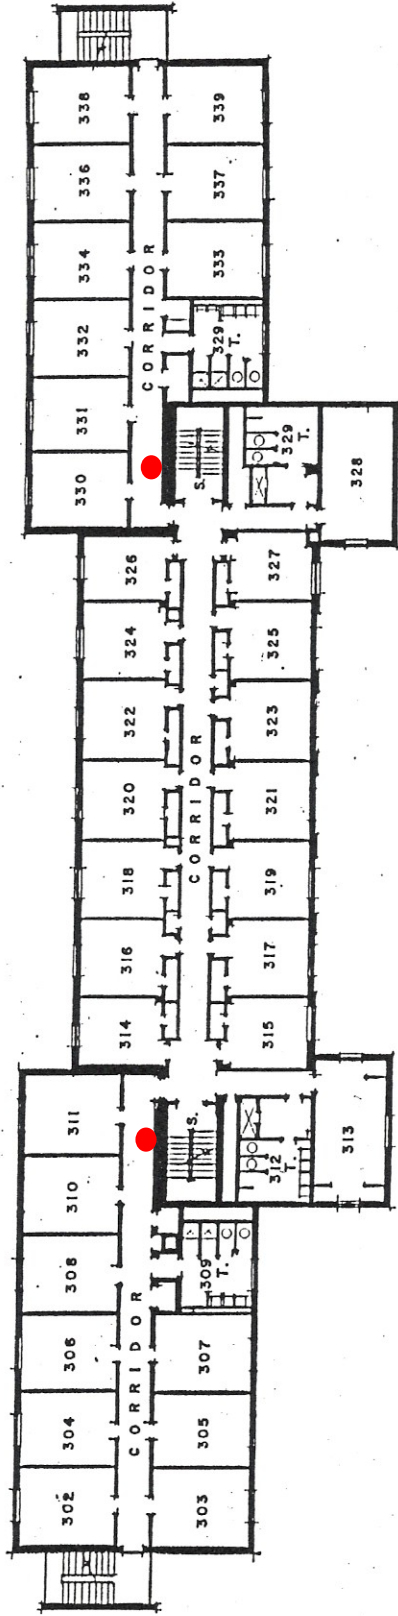

Jewett Hall  
2717 Carpenter Avenue

Fire Extinguisher: 15 Total

BASEMENT FLOOR PLAN.  
 0 10 20 30 40  
 SCALE IN FEET

JEWETT HALL  
 DRAKE UNIVERSITY

FIRST FLOOR PLAN  
SCALE IN FEET

JEWETT HALL  
DRAKE UNIVERSITY

SECOND FLOOR PLAN  
 0 10 20 30 40  
 SCALE IN FEET

JEWETT HALL  
 DRAKE UNIVERSITY

THIRD FLOOR PLAN  
 0 10 20 30 40  
 SCALE IN FEET

JEWETT HALL  
 DRAKE UNIVERSITY