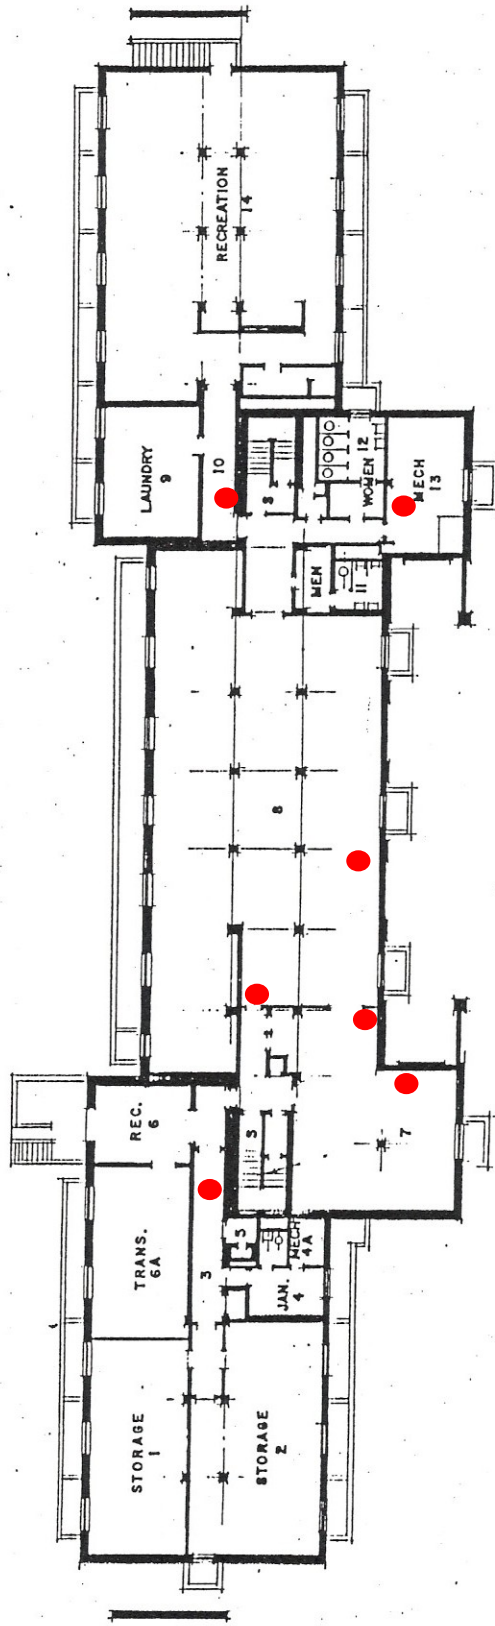

Jewett Hall  
2717 Carpenter Avenue

Fire Extinguisher: 15 Total

BASEMENT FLOOR PLAN.  
 0 10 20 30 40  
 SCALE IN FEET

JEWETT HALL  
 DRAKE UNIVERSITY

FIRST FLOOR PLAN  
SCALE IN FEET

JEWETT HALL  
DRAKE UNIVERSITY

SECOND FLOOR PLAN  
 0 10 20 30 40  
 SCALE IN FEET

JEWETT HALL  
 DRAKE UNIVERSITY

THIRD FLOOR PLAN  
 0 10 20 30 40  
 SCALE IN FEET

JEWETT HALL  
 DRAKE UNIVERSITY