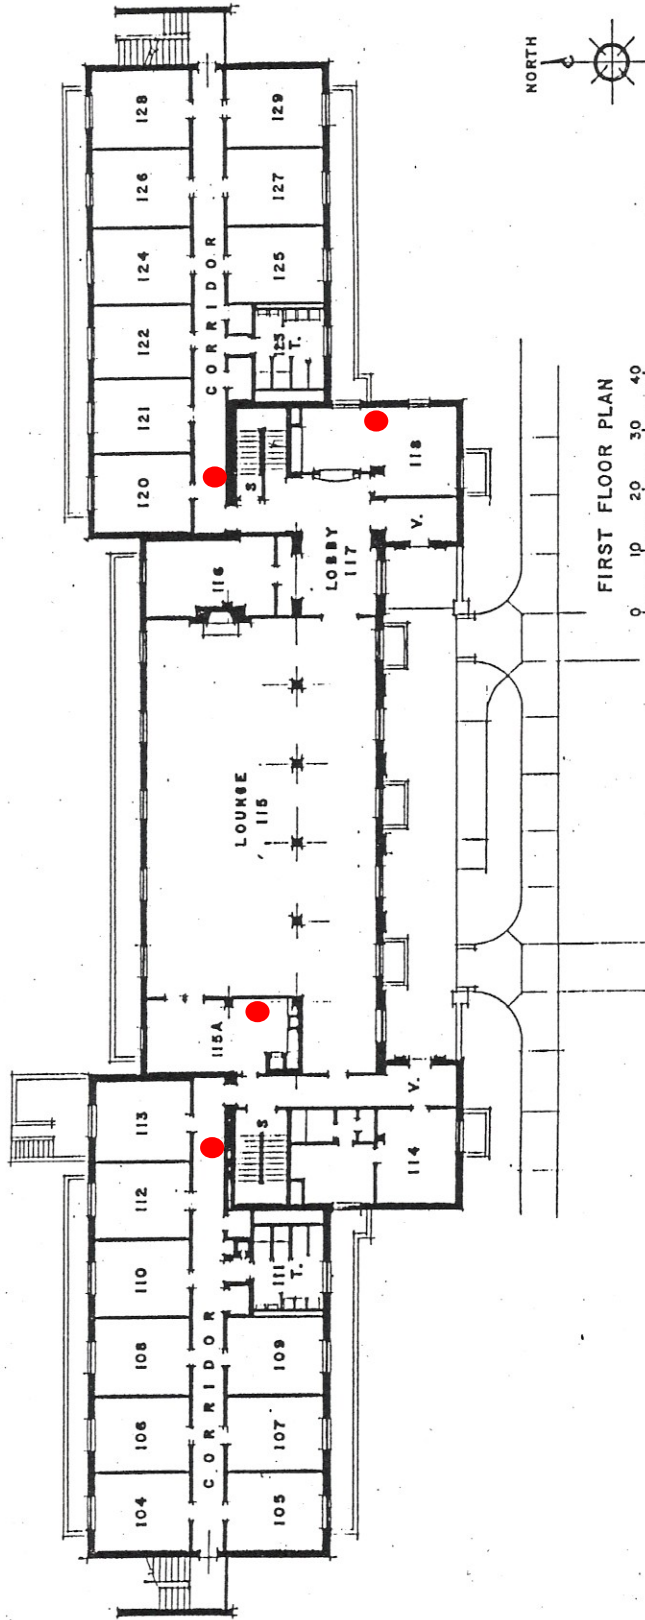

Jewett Hall  
2717 Carpenter Avenue

Fire Extinguisher: 15 Total

BASEMENT FLOOR PLAN.  
 0 10 20 30 40  
 SCALE IN FEET

JEWETT HALL  
 DRAKE UNIVERSITY

FIRST FLOOR PLAN  
SCALE IN FEET

JEWETT HALL  
DRAKE UNIVERSITY

SECOND FLOOR PLAN  
 0 10 20 30 40  
 SCALE IN FEET

JEWETT HALL  
 DRAKE UNIVERSITY

THIRD FLOOR PLAN  
 0 10 20 30 40  
 SCALE IN FEET

JEWETT HALL  
 DRAKE UNIVERSITY